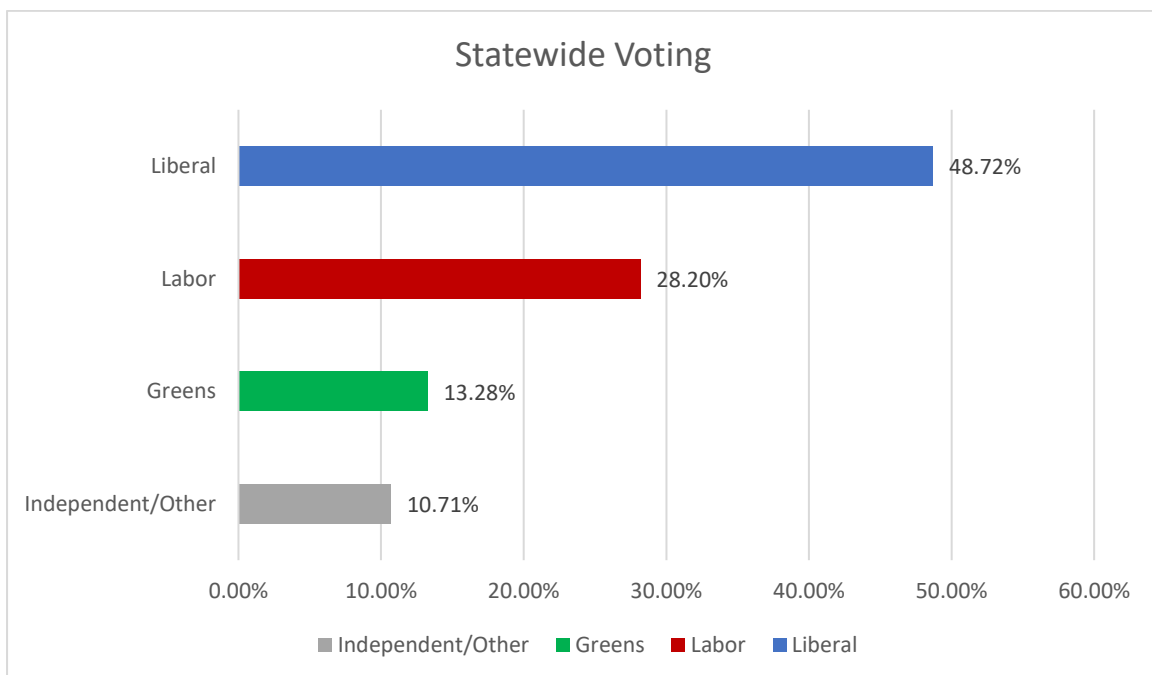

This system involves counting the first preference votes of each candidate against a quota which is determined by the number of valid votes against vacancies. Once a candidate reaches the quota, they are determined to be elected and their surplus votes are distributed to the continuing candidates according to preference flows. There are five districts in Tasmania and each electorate has five representatives in the Assembly.

Seat Breakdown

House of Assembly (lower house)

Below is a table showing the party results in each of the five electorates. It is worth noting that all the successful candidates in Clark are women.

Seats	Liberals	Labor	Greens	Independents
Bass	3	2	0	0
Braddon	3	2	0	0
Clark	2	1	1	1
Franklin	2	2	1	0
Lyons	3	2	0	0
Total (25)	13	9	2	1

Legislative Council (upper house)

Three seats of the total fifteen were up for election in the Legislative Council. The new composition of the Legislative Council is 4 Liberal members, 4 Labor members and 6 independents.

State-wide Voting

The Liberal Party received 48.72% of the state-wide votes with Labor receiving 28.2%. The government had a swing of -1.54% and Labor -4.43%. The Greens received a 2.08% swing and independent candidates increased their total vote by 5.14%.